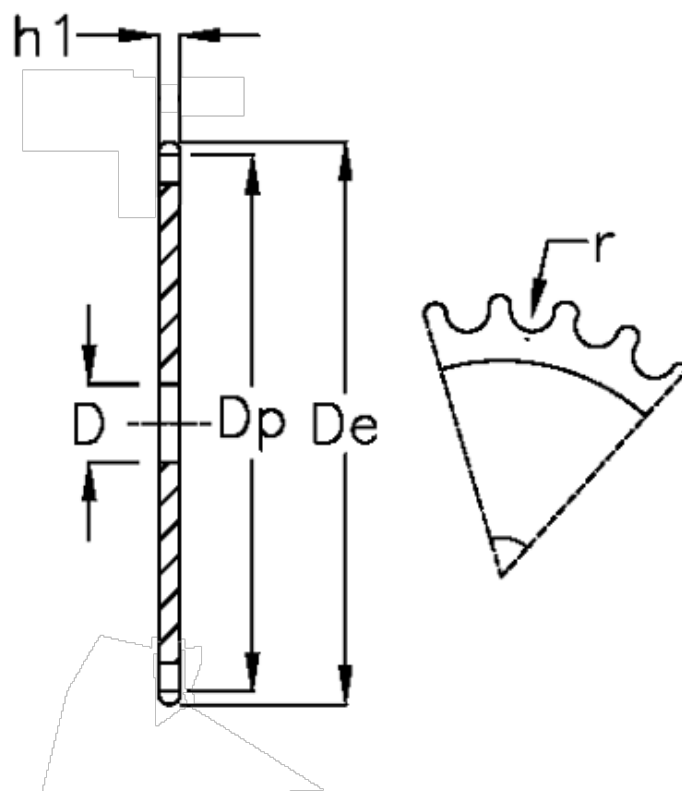

Article number: 616021003052

Description: Plate wheel 06 B-1 Z=52 simplex

## Measures

C	= 1
D	= 16
De	= 161.8
Dp	= 157.75
For chain size	= 3/8 x 7/32
For chain type	= 06 B-1
h1	= 5.3
Number of teeth	= 52

r = 6.35